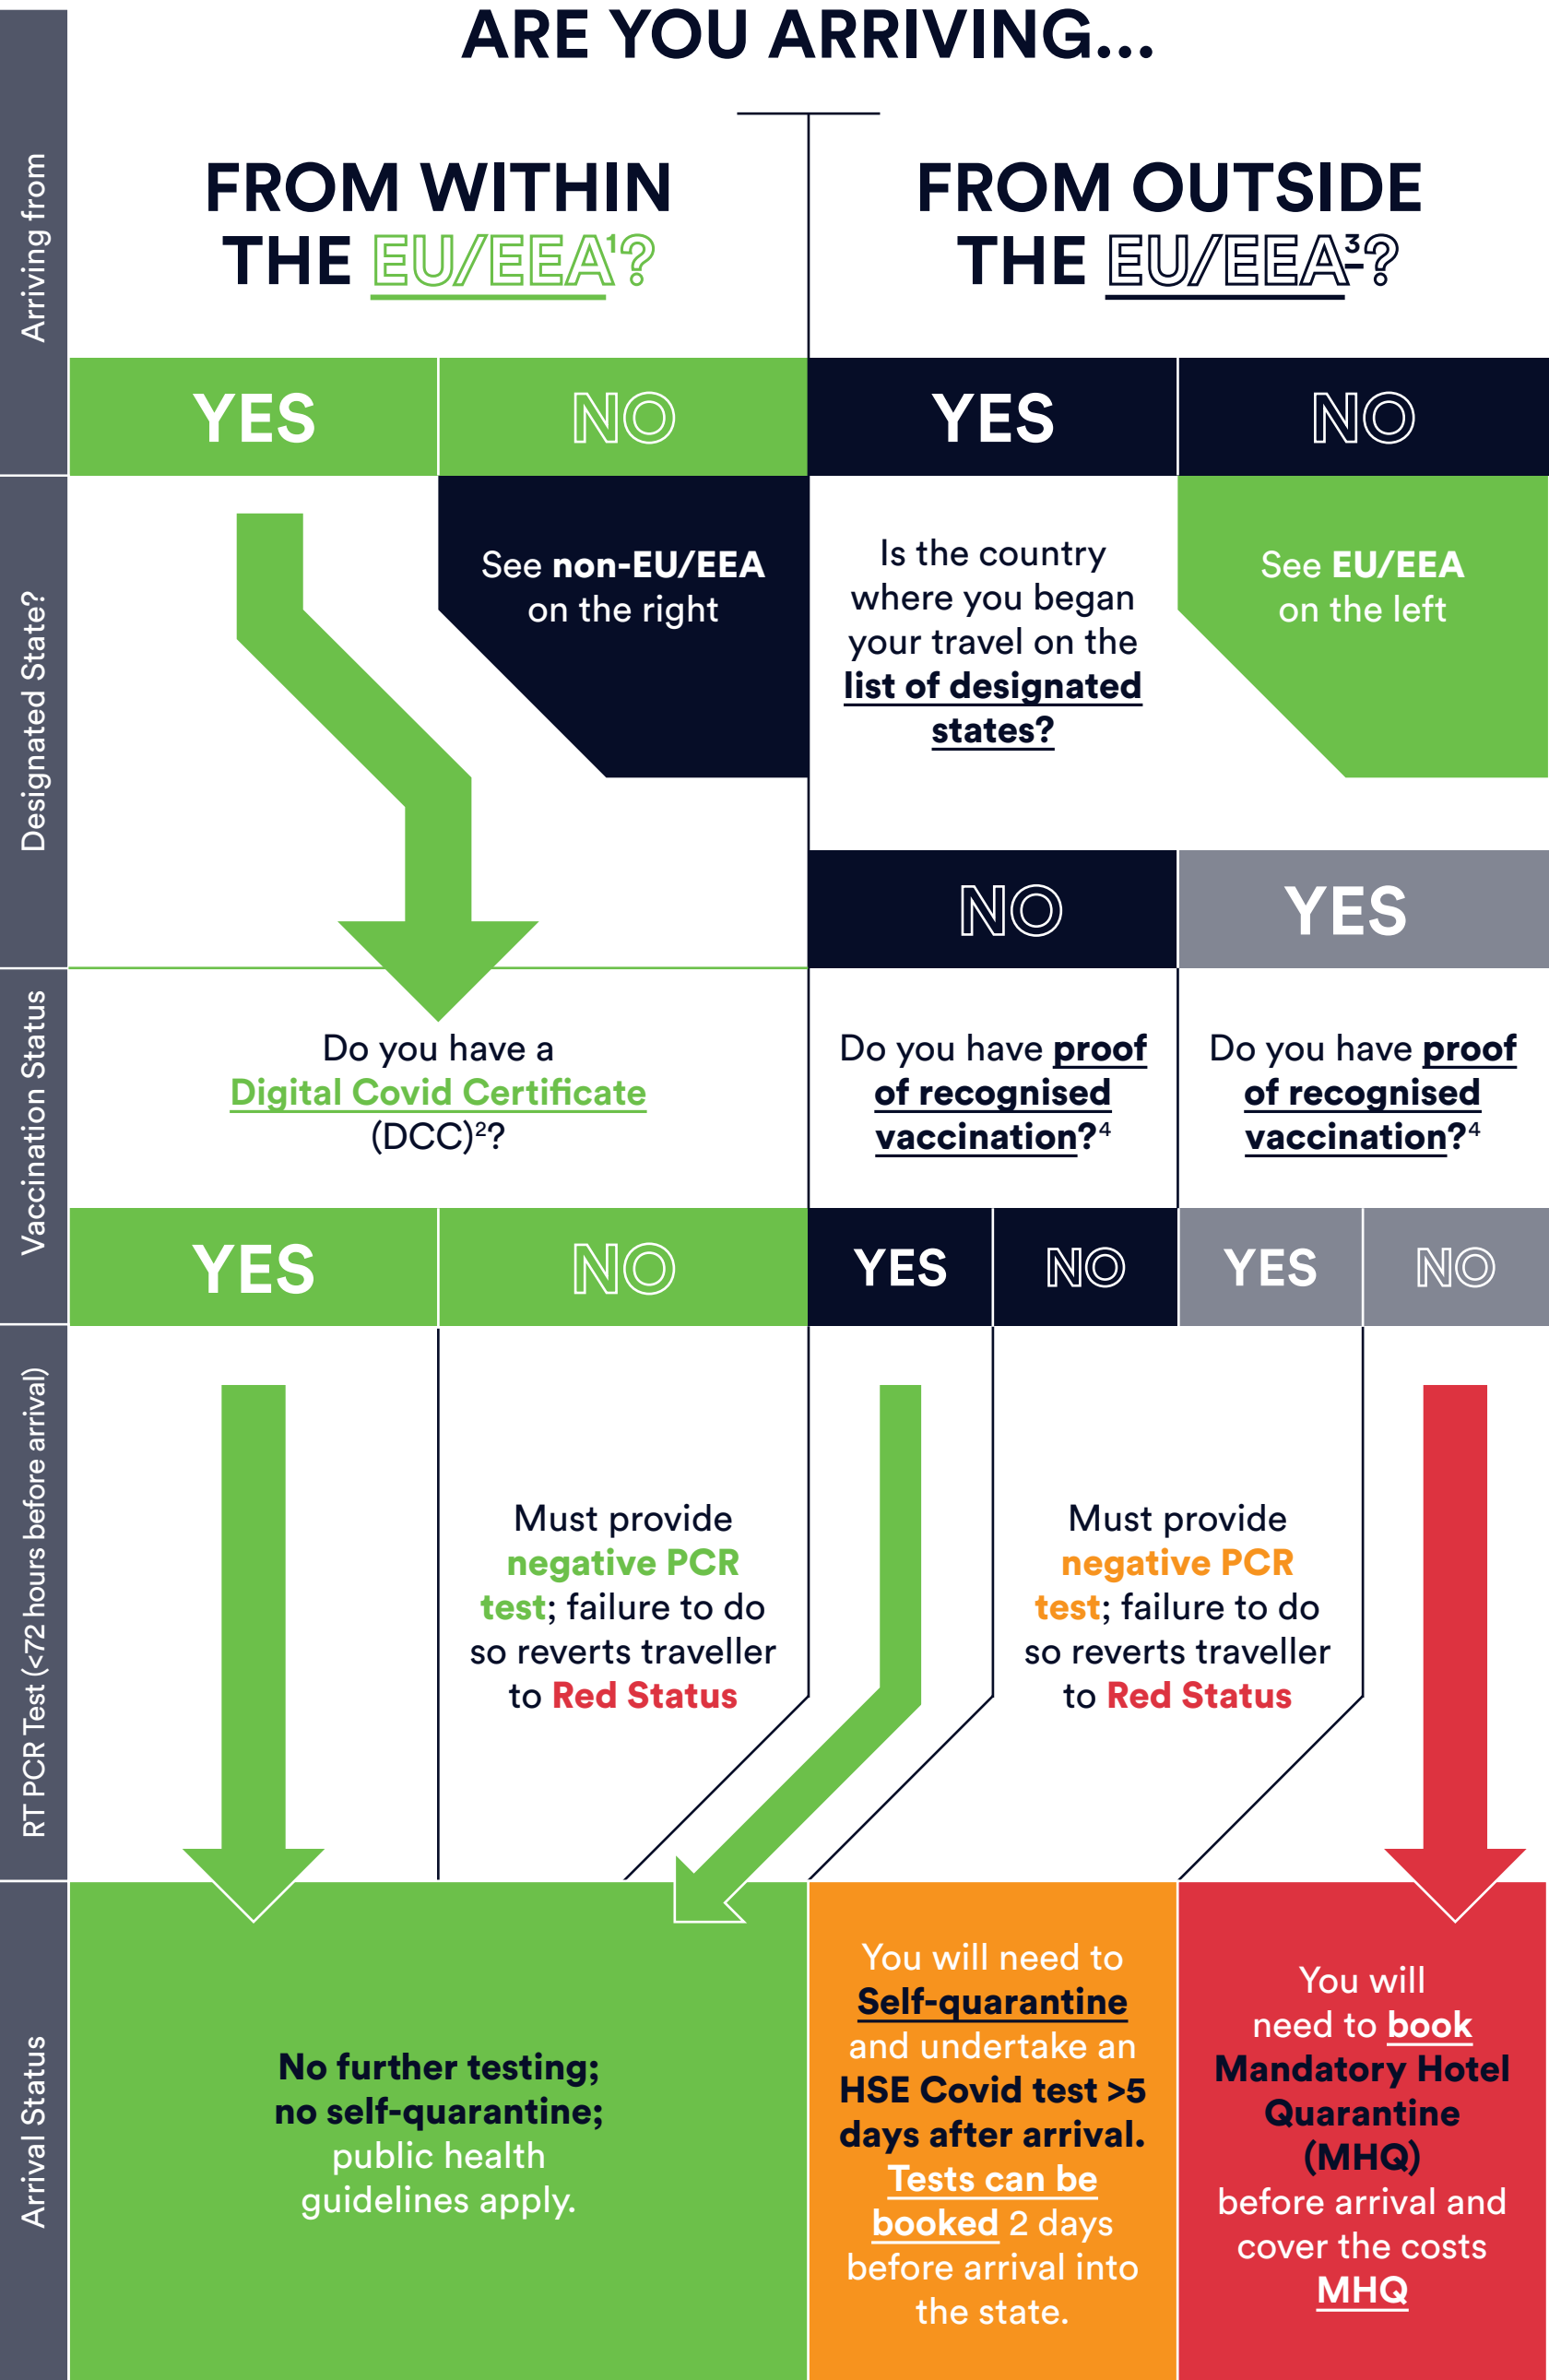

# International Arrivals into Ireland

Entry requirements for International Students

1. All international student arrivals are expected to be aware of prevailing [Irish Government guidelines for travel](#)
2. Prior to travel all international travellers must complete the [COVID-19 Passenger Locator Form](#)
3. All international arrivals are requested to use the [HSE Covid Tracker App](#) post arrival

<sup>1</sup> Not outside the EU/EEA for any of the 14 days leading up to travel

<sup>2</sup> DCC can be obtained on the basis of vaccination, recovery, or negative test. Managed by your country of residence within the EU/EEA; local rules apply

<sup>3</sup> Both origin of travel and any transit airports en route