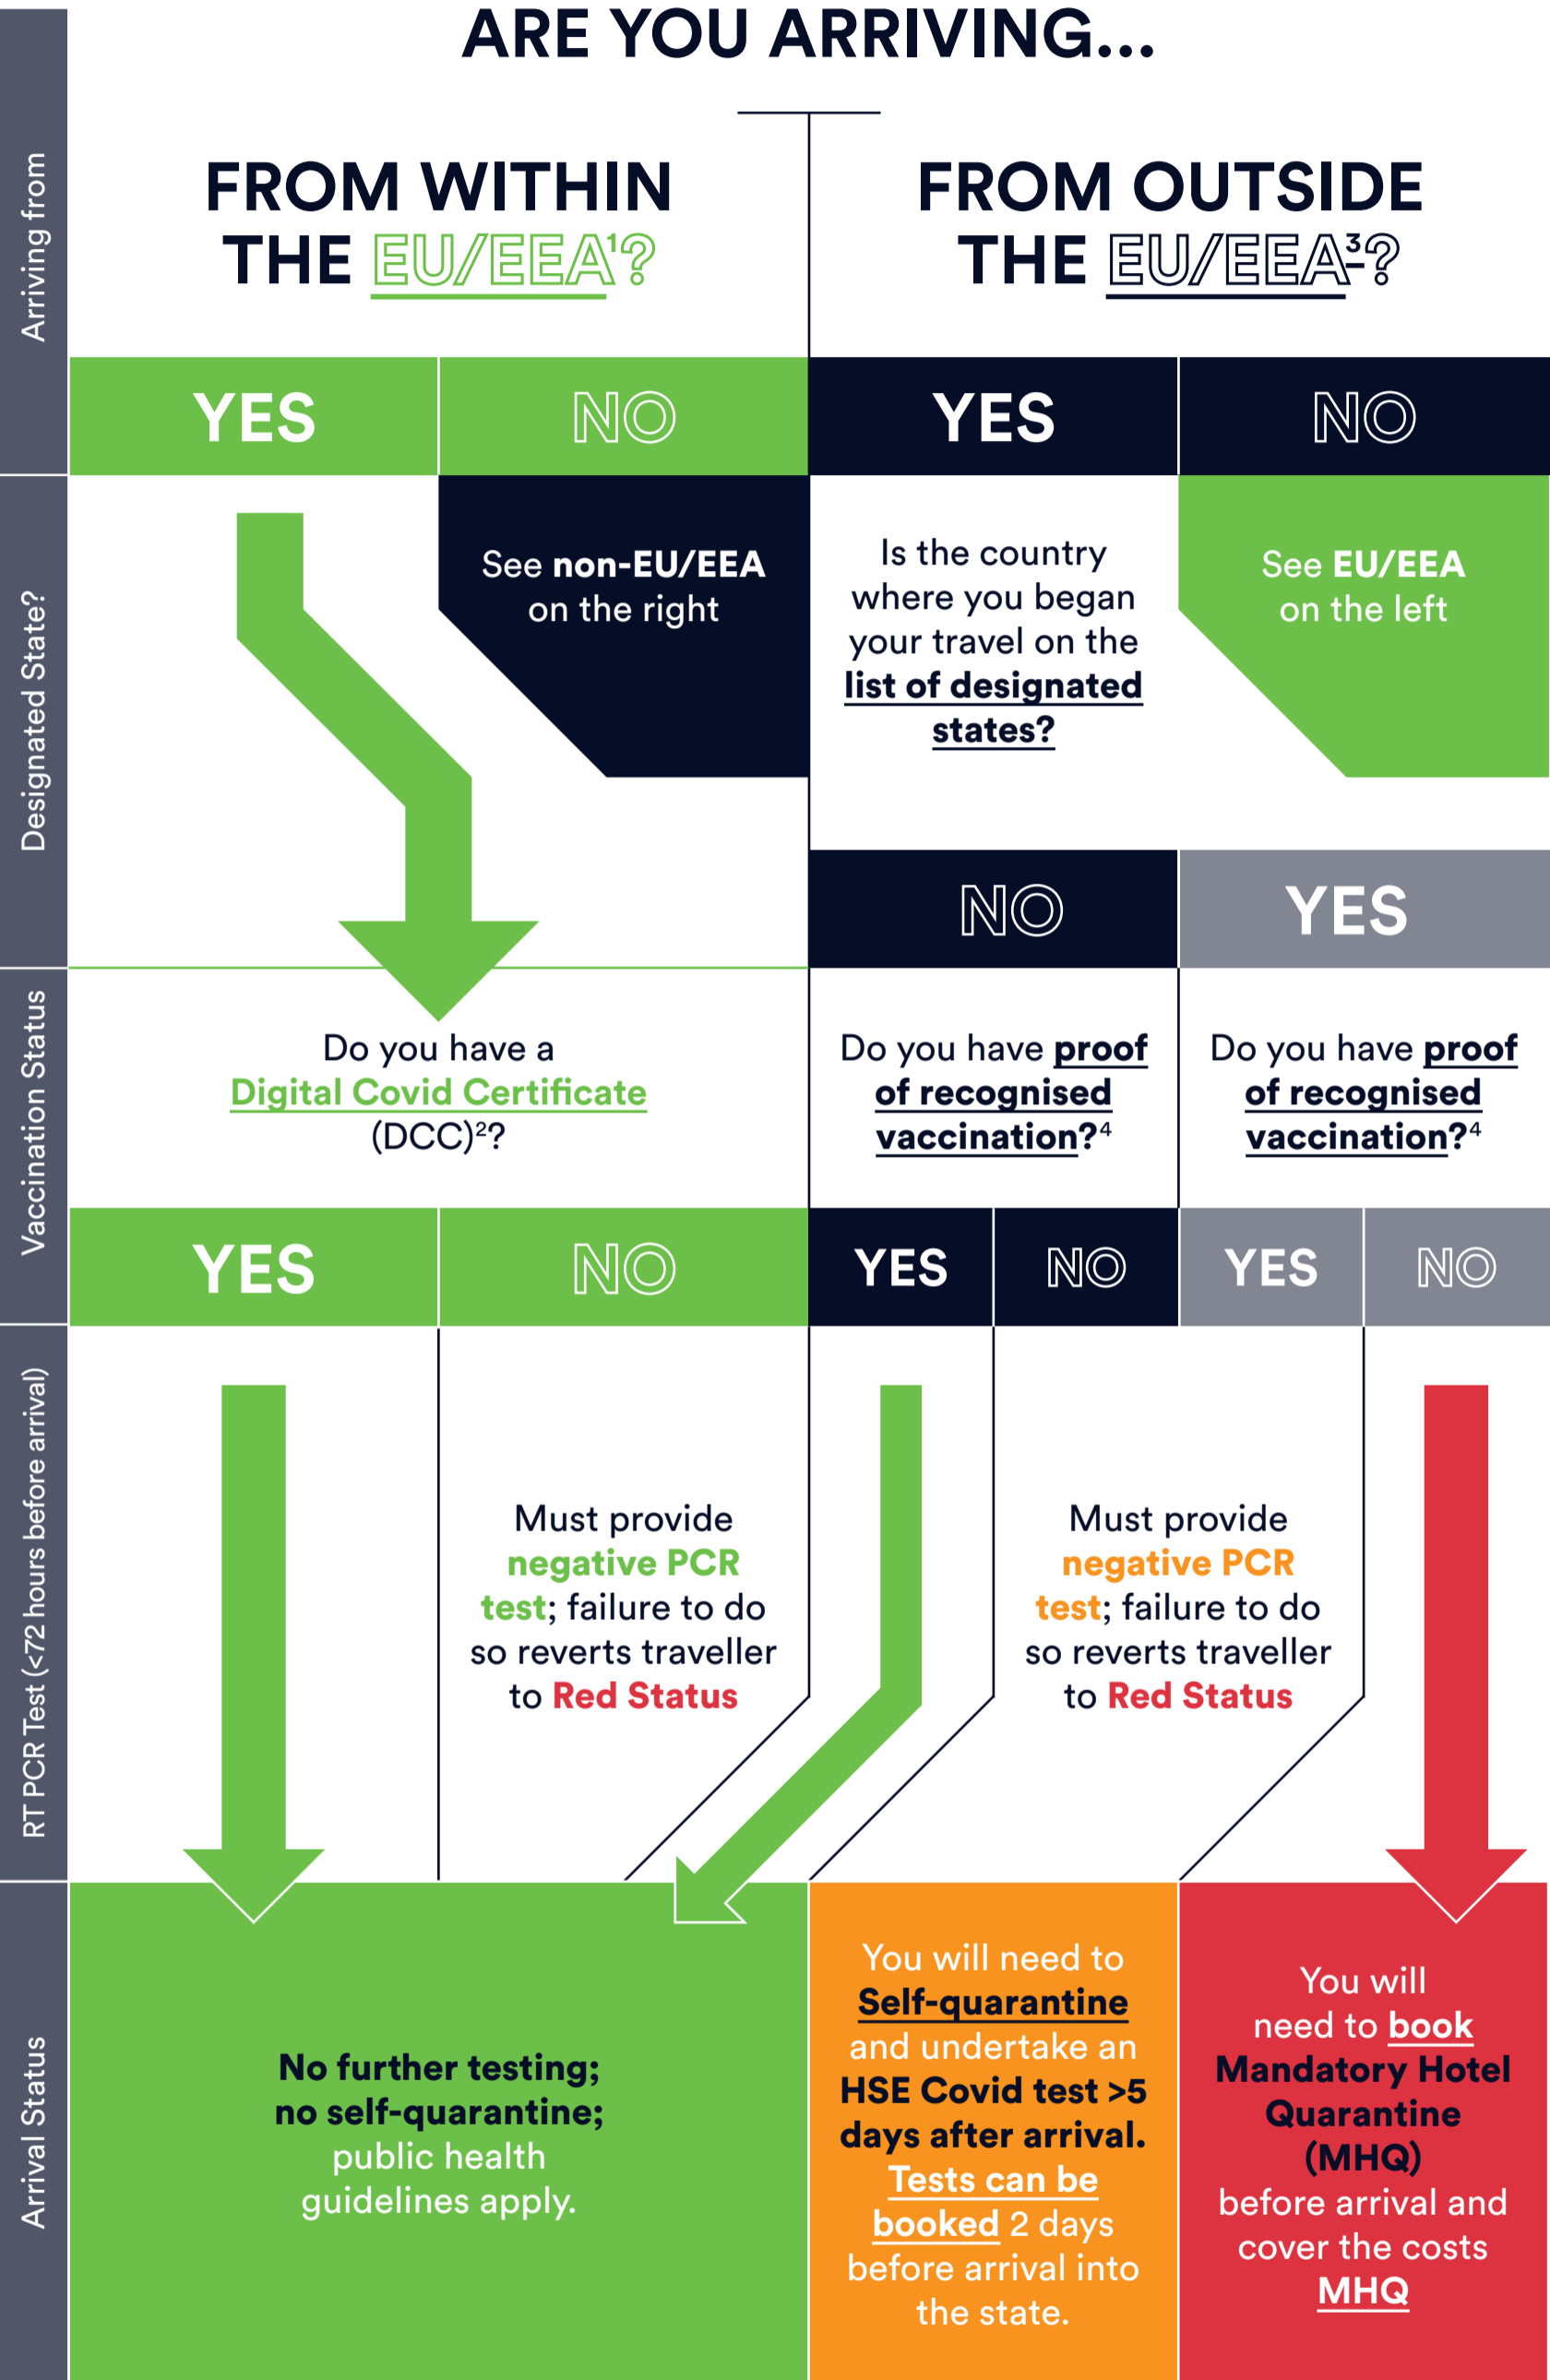

# International Arrivals into Ireland

Entry requirements for International Students

1. All international student arrivals are expected to be aware of prevailing [Irish Government guidelines for travel](#)
2. Prior to travel all international travellers must complete the [COVID-19 Passenger Locator Form](#)
3. All international arrivals are requested to use the [HSE Covid Tracker App](#) post arrival

<sup>1</sup> Not outside the EU/EEA for any of the 14 days leading up to travel

<sup>2</sup> DCC can be obtained on the basis of vaccination, recovery, or negative test. Managed by your country of residence within the EU/EEA; local rules apply

<sup>3</sup> Both origin of travel and any transit airports en route

<sup>4</sup> Ireland recognised "[Covishield](#)" under the AZ heading